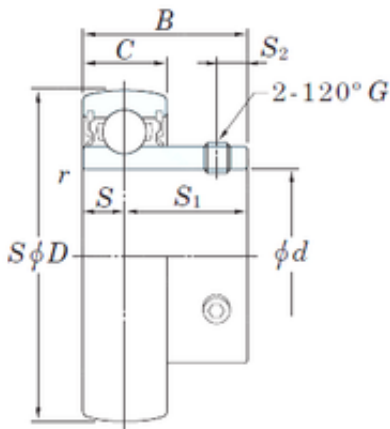

DDH BEARINGS(UK)LTD.

SKF NTN Snr NSK Koyo Insert Ball Bearing
 Sb201 Sb202 Sb203 Sb204 Sb205 Sb206 Sb207
 Sb208 Sb209 Sb210 with Plastic Pillow Blocks

Bearing No. Sb201

Size	12x40x22 mm
Bore Diameter	12 mm
Outer Diameter	40 mm
Width	22 mm
d	12 mm
D	40 mm
B	22 mm
C	12 mm
S1	16 mm
r min.	0,6 mm
S	6 mm
S2	4 mm
Thread (G)	M5 × 0,5
Weight	0,1 Kg
Basic dynamic load rating (C)	9,55 kN
Basic static load rating (C0)	4,8 kN

Sb201 Bearing 2D drawings and 3D CAD models